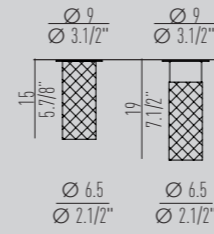

TORCELLO

PL_00 PL_40